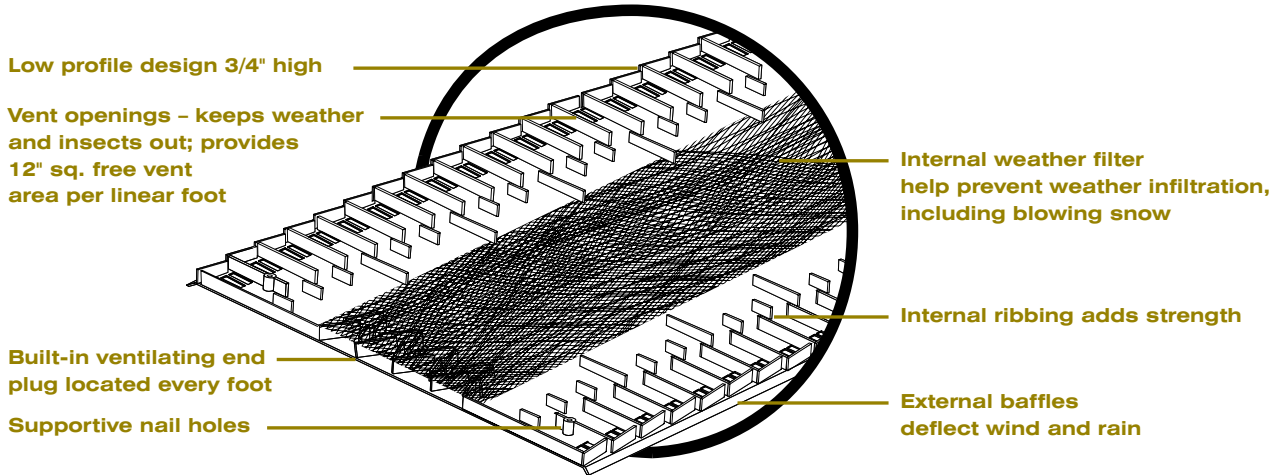

CertainTeed® Rolled Ridge Vent

Filtered Rolled Ridge Vent

Unique Weather Filter Acts as Secondary Level of Defense

Independent research and testing have demonstrated that the best performing ridge vent, in terms of airflow and weather protection, is an externally baffled ridge vent. We've taken that technology and incorporated it into our ridge vents in 28-foot rolls. CertainTeed® Ridge Vents combined with sufficient intake vents, such as CertainTeed Intake Vent, are the most efficient and effective systems you can install.

CertainTeed
SAINT-GOBAIN

CertainTeed® Rolled Ridge Vent

Unique profile makes them virtually invisible on your roof and the most attractive option in roof ventilation.

Features

- Designed with an external baffle to deflect wind and weather over the vent to help protect the attic from rain and snow infiltration. The external baffle creates low pressure over the vent openings to "pull" air from the attic
- Internal weather filter acts as a secondary level of defense.
- Built-in ventilating weather tight end plugs flexes for different roof pitches and protects roof decking
- 12" sq. net free area per linear foot
- CertainTeed® Ridge Vent fits pitches from 3/12 to 12/12
- Limited Lifetime Warranty and 5-Year SureStart™ Protection
- 28-foot rolls – 25 rolls per pallet / Weight: 17.5 lbs. / Part #95986 Model #PPII / Color: Black
- Two coils of roofing nails are included

Peak Performer II is Manufactured for CertainTeed Corporation by Air Vent, Inc., Orrick, MO.

Benefits

- Fast and easy Installation – internal ribbing adds rigidity to make the vent nail gun friendly. Roll it out and nail it down
- Prevents the premature deterioration of shingles and other roofing materials caused by inadequate ventilation
- Meets typical roof shingle warranty ventilation requirements